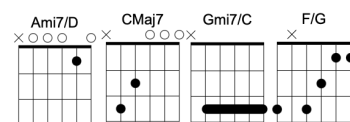

3/4 time

NATURAL WOMAN

Key G/Original Key A

(Goffin, King & Wexler) - Carol King

INTRO {G,2m} {D/F#,2m} {F,2m} {C,1}{G/B,1}{Ami7,1}

1){G,2m}...Looking Out On The {D/F#,2m} Morning Rain
{F,2m} I Used To Feel, Unin- {C} spired... {C,1} {G/B,1} {Ami7,1}
{G,2m}...And When I Knew I'd Have To Face A-{D/F#,2m} nother Day
{F,2m} Lord It Made Me Feel So {C} Tired... {C,2} {G/B,1}
{Ami7} Before The Day I {Bmi7} Met You...
{Ami7} Life Was So Un- {Bmi7} kind...
{Ami7} Your Love Was The {Bmi7} Key To My {CMaj7} Peace Of Mind...

CHORUS

{Ami7/D} You Make Me {G} Feel... {C9} You Make Me {G} Feel...
{C9}... You Make Me {G,1} Feel {C9,1} Like {G,2} A NA-
{C9,1} TU- {G,1} RAL {Ami7} Woman {Ami7/D}

2){G,2m} When My Soul, Was In The {D/F#,2m} Lost And Found
{F,2m}...You Came Along, To {C} Claim It {C,1} {G/B,1} {Ami7,1}
{G,2m}... I Didn't Know Just What Was {D/F#,2m} Wrong, With Me
{F,2m} Till Your Kiss Helped Me {C} Name It... {C,2} {G/B,1}
{Ami7}...Now I'm No Longer {Bmi7} Doubtful...
{Ami7}...Of What I'm Living {Bmi7} For... Cause
{Ami7} If I Make You Happy {Bmi7} I Don't Have To Do {CMaj7} More...

CHORUS

BRIDGE

{G,2m} Oh Baby What You {F/G,2m} Done To Me
{G,2m} ... You Make Me Feel So {F/G,2m} Good Inside
{CM7,2m} ... And I, Just {Gmi7/C,2m} Want To Be
{C} Close To You You {G/B} Make Me Feel So A- {Ami7} live...

CHORUS (Repeat Out)